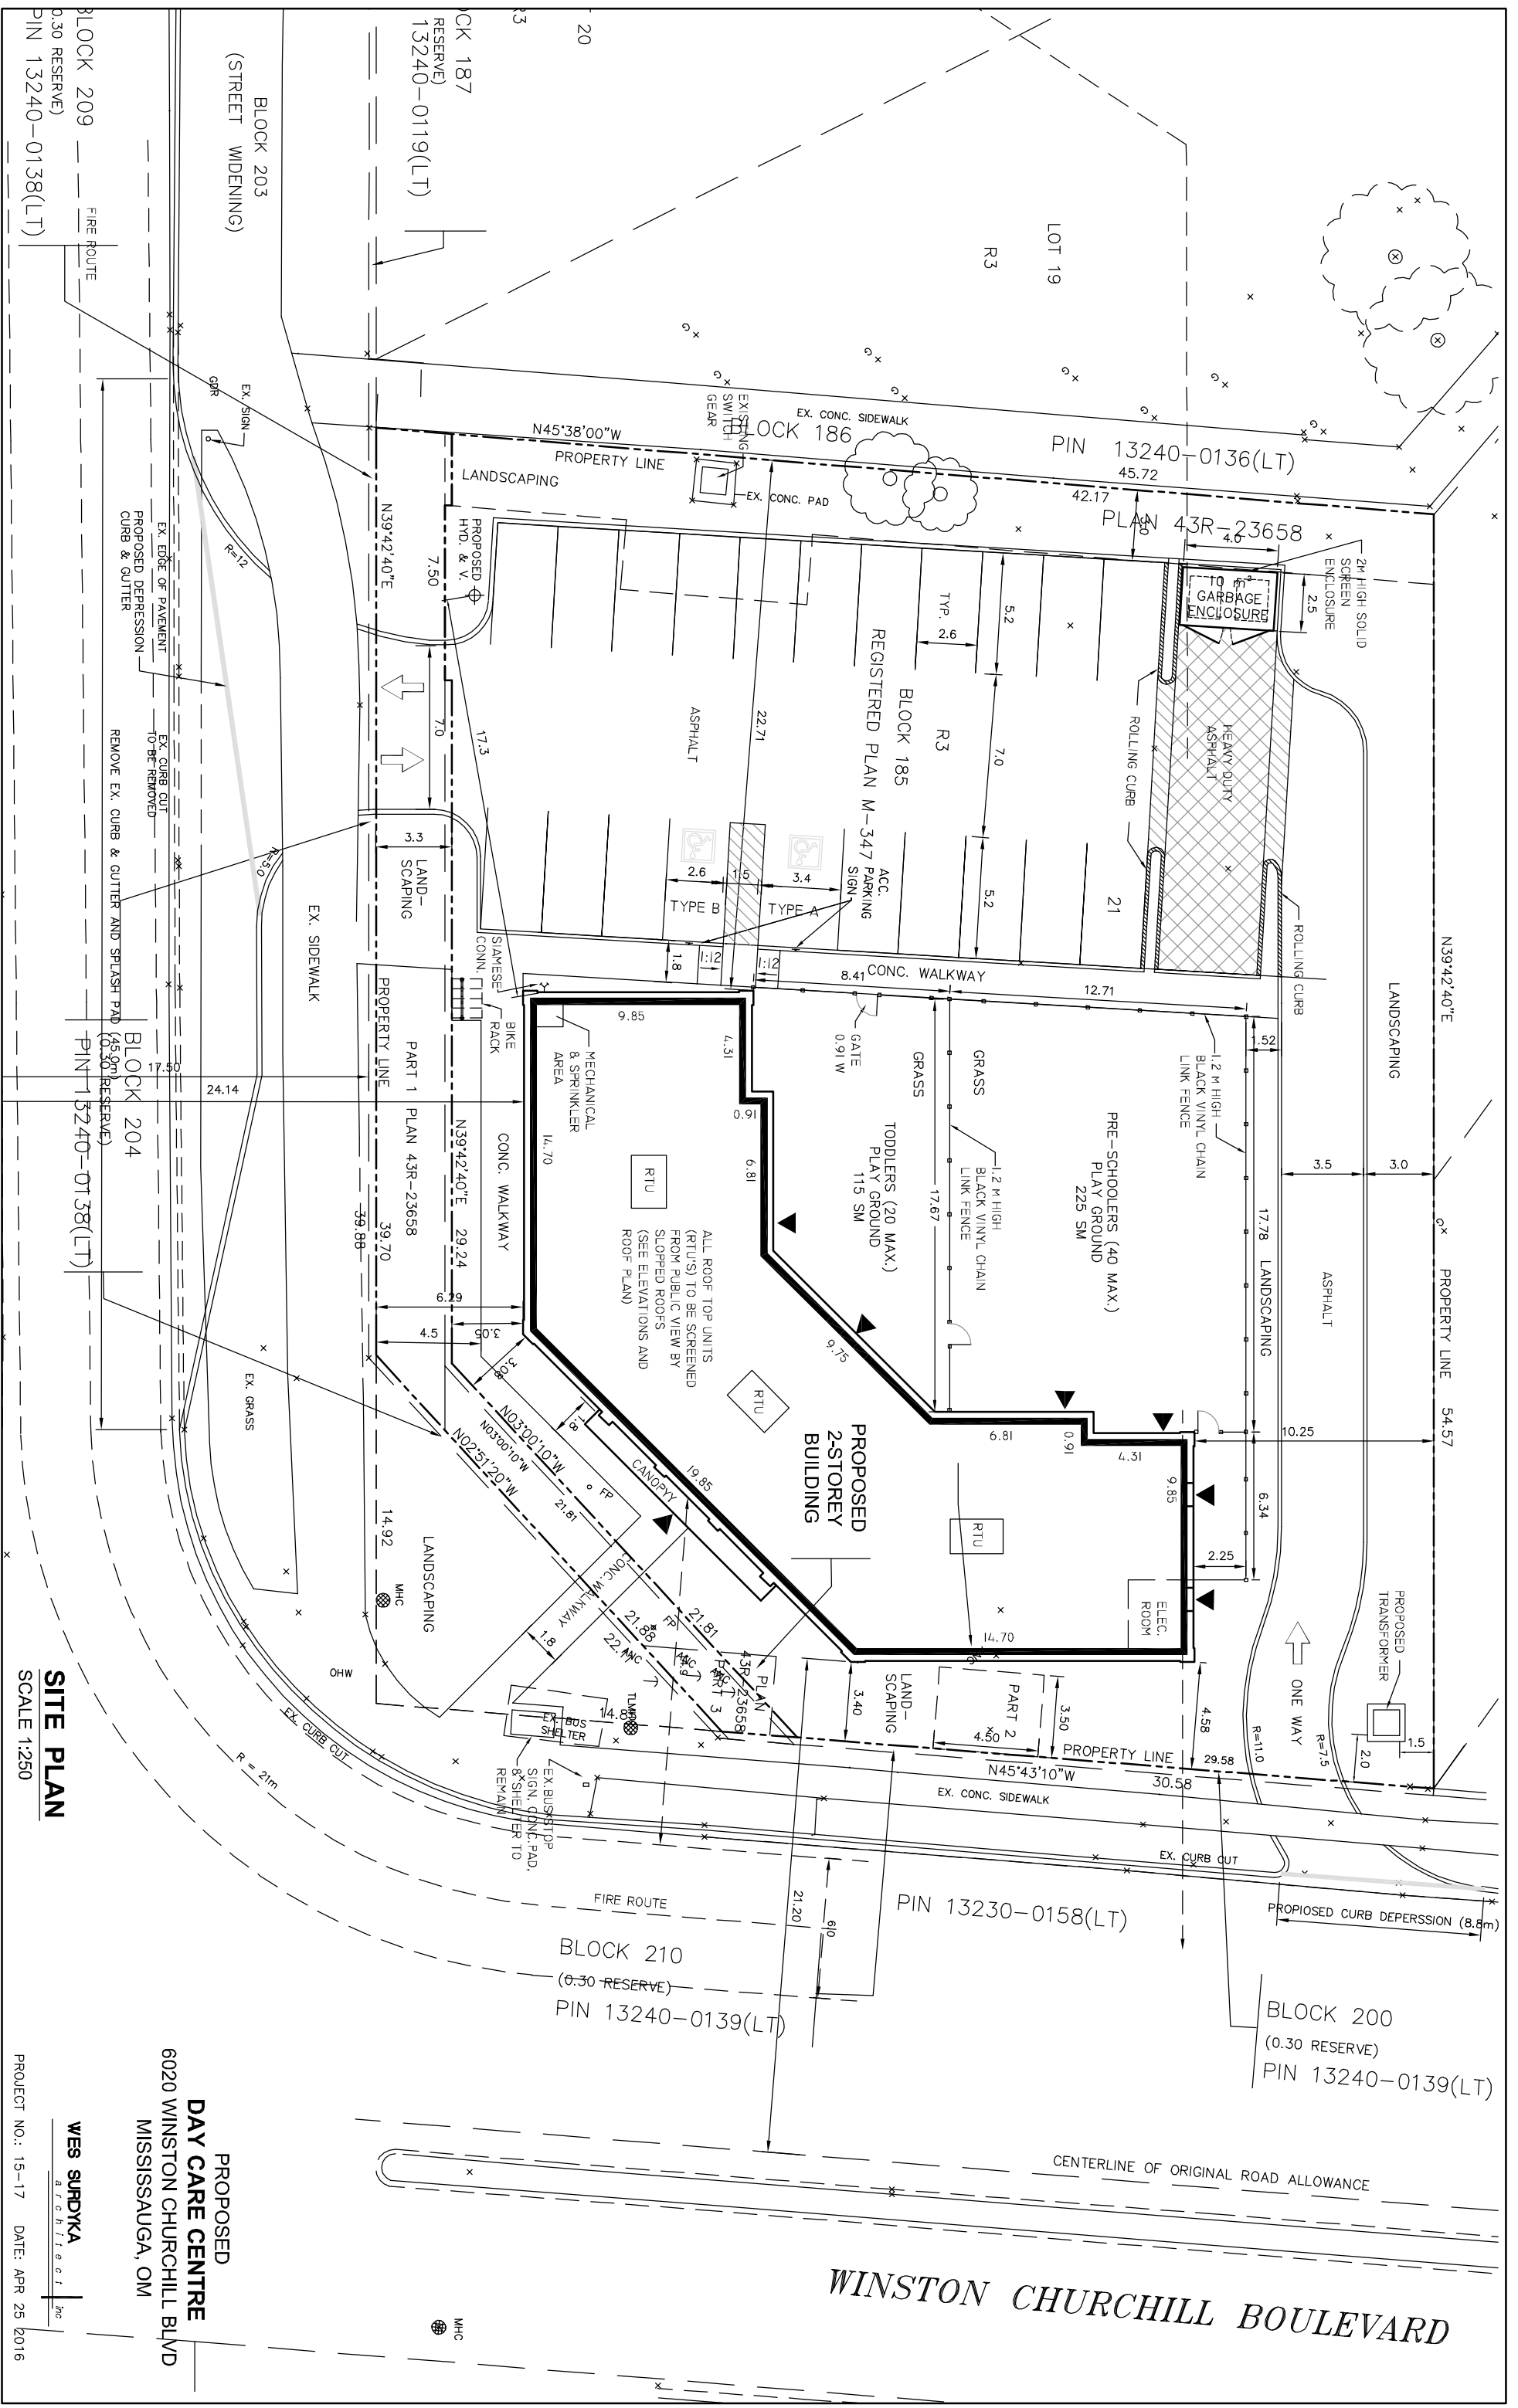

WINSTON CHURCHILL BOULEVARD

PROPOSED DAY CARE CENTRE
6020 WINSTON CHURCHILL BLVD
MISSISSAUGA, ON

SITE PLAN
SCALE 1:250

WES SUPDYKA ARCHITECTS INC.
PROJECT NO.: 15-17 DATE: APR 25 2016

MHC